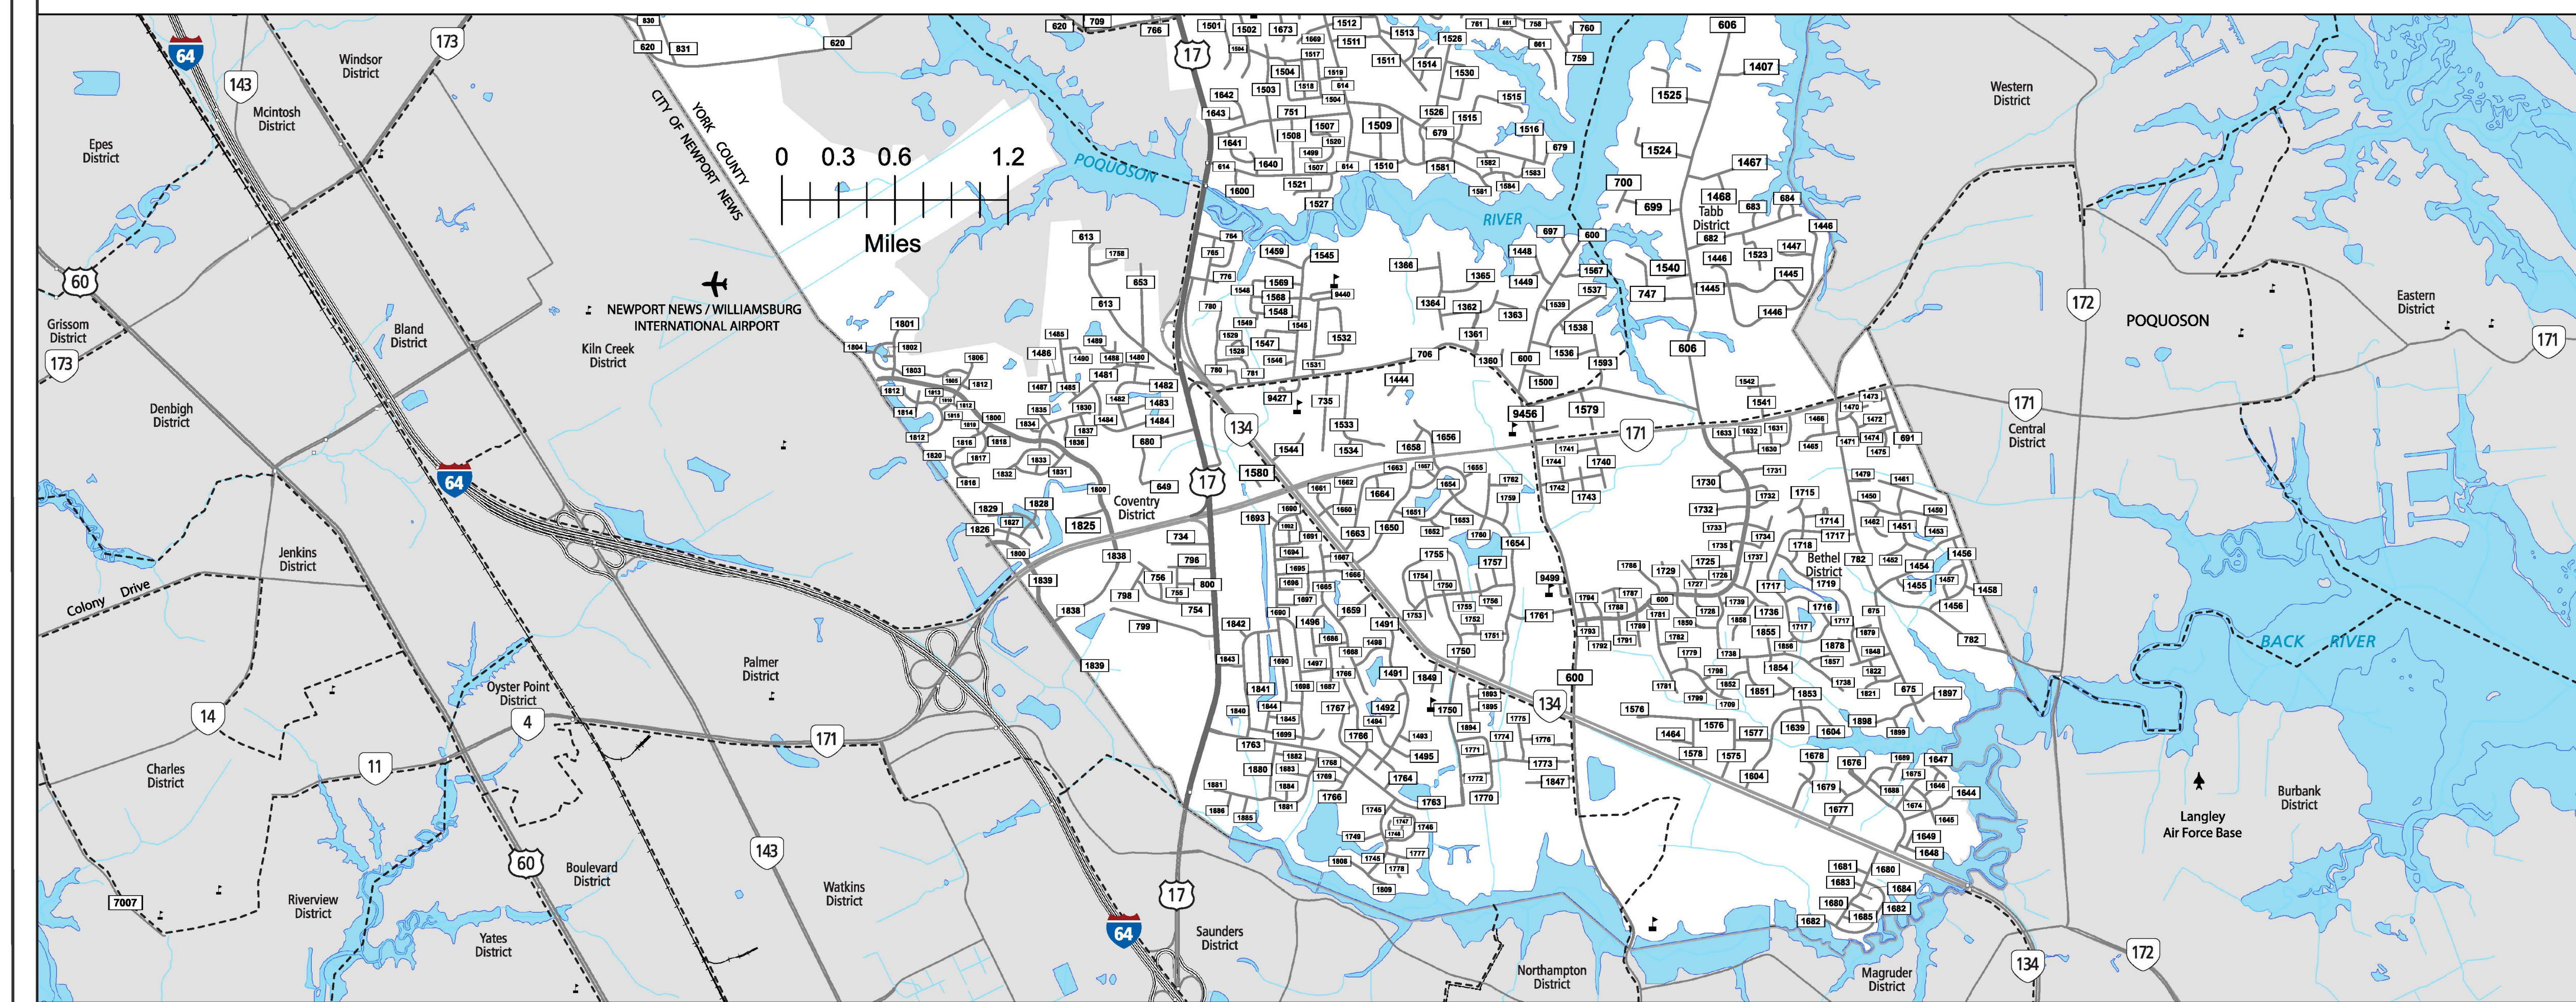

6
AREA EAST OF NEWPORT NEWS
see notations on map cover for distance information

7
SOUTH YORK COUNTY AREA
see notations on map cover for distance information

JAMES CITY & YORK COUNTIES, VA

COUNTY ROAD MAP

JAMES CITY & YORK COUNTIES

ROAD CLASSIFICATIONS

- Frontage Road
- Secondary Route
- State Route
- U.S. Route
- Urban Road
- LightSurface
- DividedHwyInterstate
- AllWeatherSurface
- Unsurfaced
- otherSurface
- BikeRoutes
- AppalachianTrail
- Scenic Roads

MISCELLANEOUS

- Schools
- Seaports
- Park_RideLots

AIRPORTS

- Commercial
- General
- Military

RAILROADS

- Metro
- VARailroads
- Park_N_Ride

BOUNDARIES

- MilitaryAreas
- MagisterialDistricts
- Incorp_Areas
- Natural_LandCover