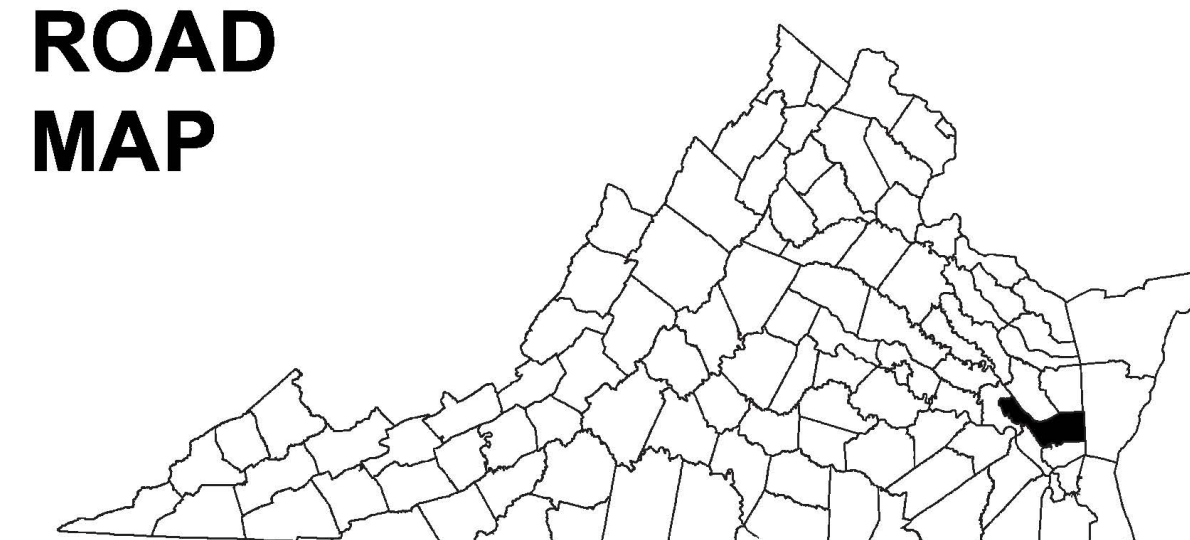

6
AREA EAST OF NEWPORT NEWS
see notations on map cover for distance information

7
SOUTH YORK COUNTY AREA
see notations on map cover for distance information

JAMES CITY & YORK COUNTIES, VA

COUNTY ROAD MAP

JAMES CITY & YORK COUNTIES

ROAD CLASSIFICATIONS

- Frontage Road
- Secondary Route
- State Route
- U.S. Route
- Urban Road
- LightSurface
- DividedHwyInterstate
- AllWeatherSurface
- Unsurfaced
- otherSurface
- BikeRoutes
- AppalachianTrail
- Scenic Roads